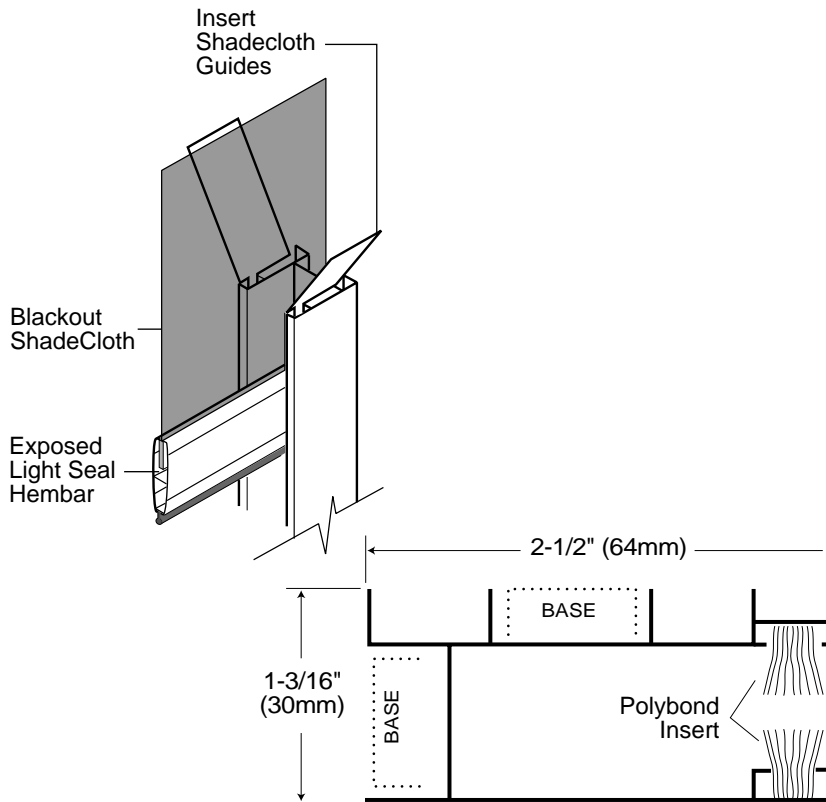

### 2-1/2" (67mm) Electro Single Channel

- **With or without Battens:** For shade-bands up to a max. width of 15 ft. (457cm) and/or a max. height of 21 ft. (640cm)
- **Where conditions exceed the above,** call the factory
- Extruded aluminum channels, available in 21 ft. (604cm) lengths or cut to size in Black, Clear Anodized, Quaker Brown and White