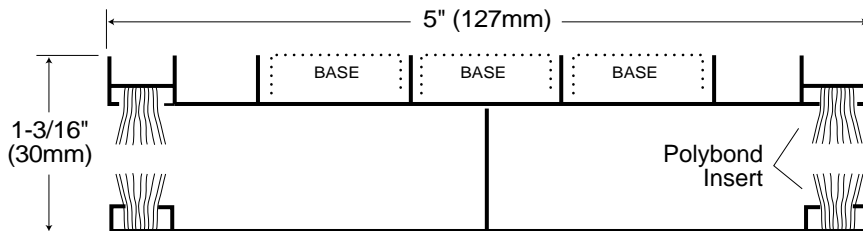

### 5" (127mm) Electro Double Channel

- **With Battens:** For shadebands up to a max. width of 15 ft. (457cm) and/or a max. height of 21 ft. (640cm)
- **Where conditions exceed the above,** call the factory
- Extruded aluminum channels, available in 21 ft. (604cm) lengths or cut to size in Black, Clear Anodized, Quaker Brown and White

5" (127mm) ROOM DARKENING DOUBLE CHANNEL EBOC 5021 AL \_\_