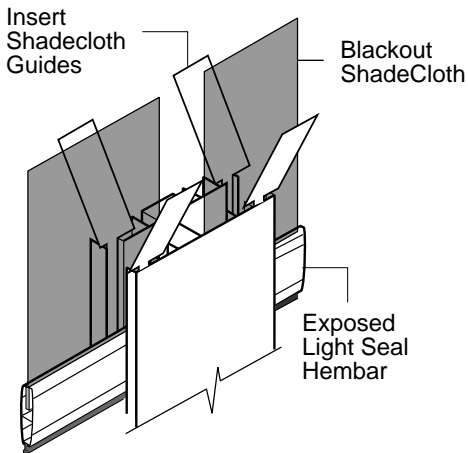

### 5" (127mm) Electro Double Channel

- **With Battens:** For shadebands up to a max. width of 15 ft. (457cm) and/or a max. height of 21 ft. (640cm)
- **Where conditions exceed the above,** call the factory
- Extruded aluminum channels, available in 21 ft. (604cm) lengths or cut to size in Black, Clear Anodized, Quaker Brown and White